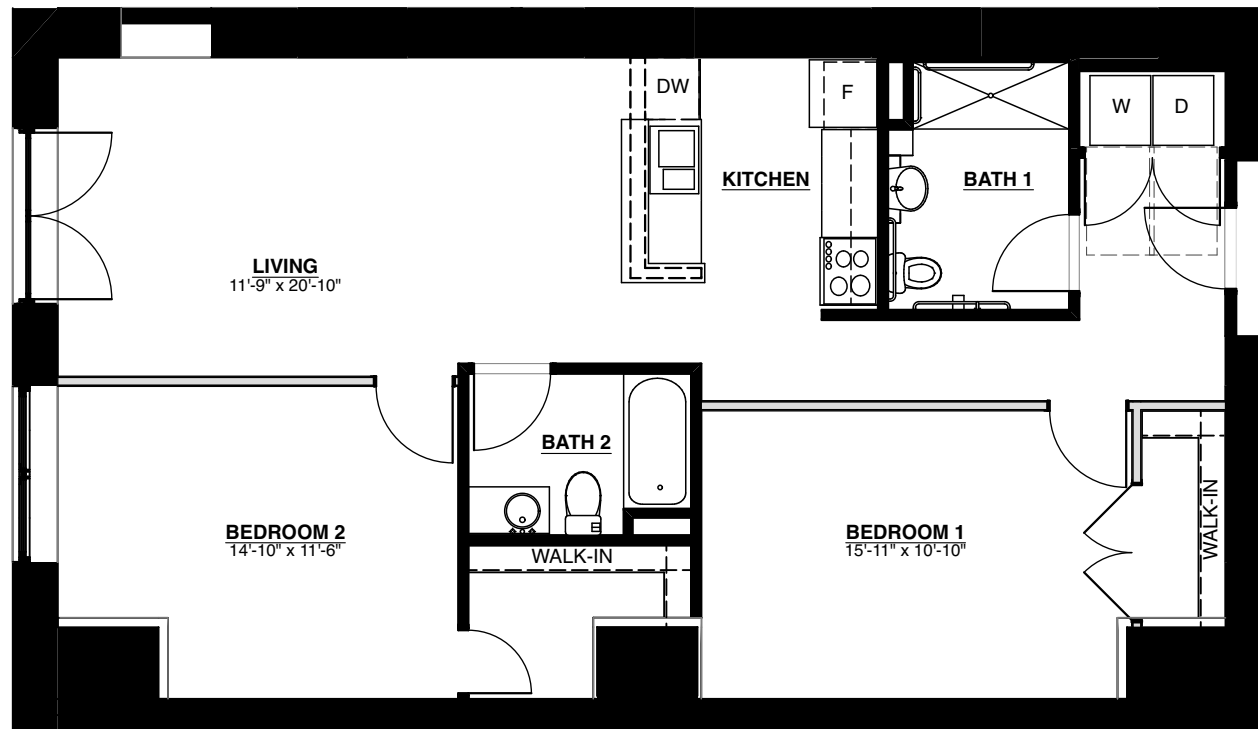

HAWTHORNE MILL

833.456.6387 [o]
www.hawthornemill.com

Square footages, where indicated on plan, are approximate. Layouts of interiors are for general reference only, and are not intended to depict precisely the actual as-built conditions. Drawings are not to scale and are subject to change.