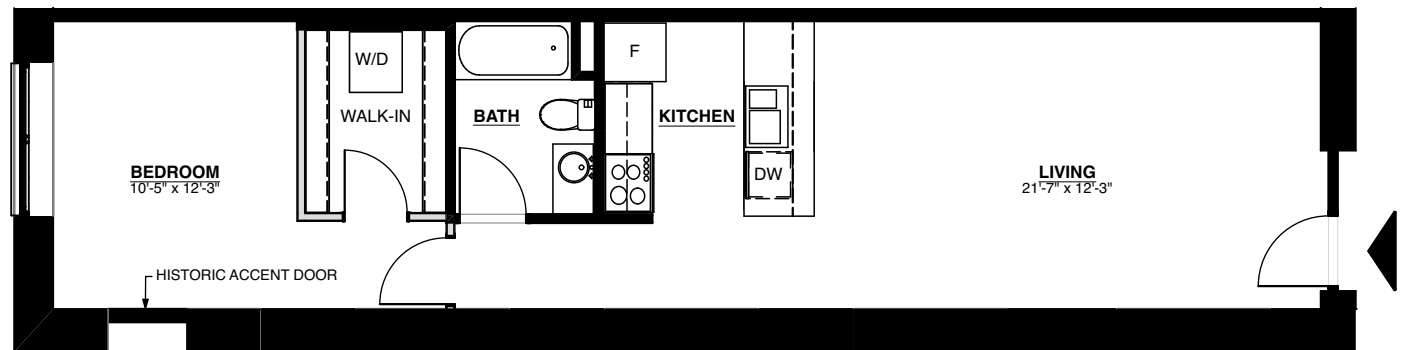

Square footages, where indicated on plan, are approximate. Layouts of interiors are for general reference only, and are not intended to depict precisely the actual as-built conditions. Drawings are not to scale and are subject to change.