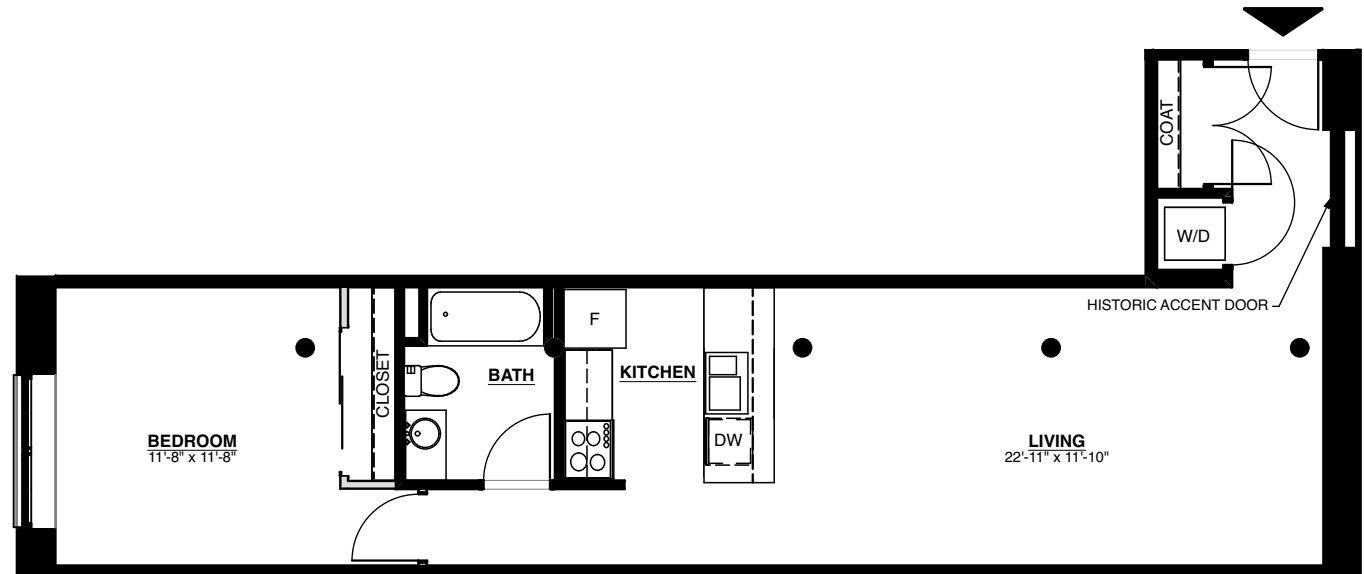

HAWTHORNE MILL

833.456.6387 [o]
www.hawthornemill.com

Square footages, where indicated on plan, are approximate. Layouts of interiors are for general reference only, and are not intended to depict precisely the actual as-built conditions. Drawings are not to scale and are subject to change.