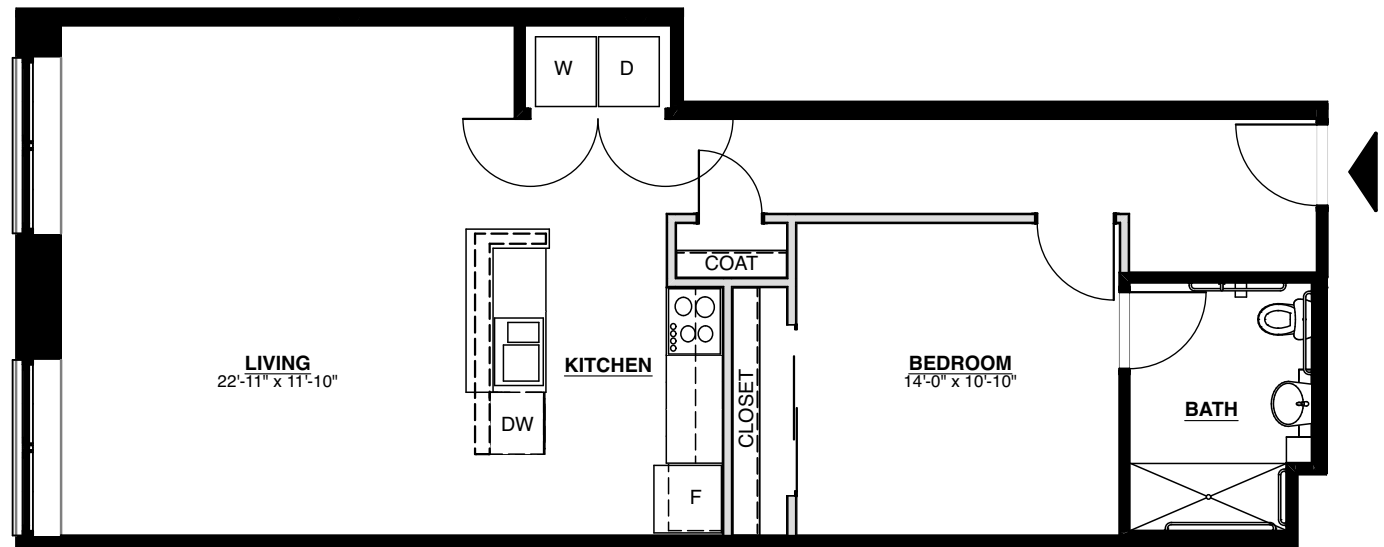

HAWTHORNE MILL

833.456.6387 [o]
www.hawthornemill.com

Square footages, where indicated on plan, are approximate. Layouts of interiors are for general reference only, and are not intended to depict precisely the actual as-built conditions. Drawings are not to scale and are subject to change.