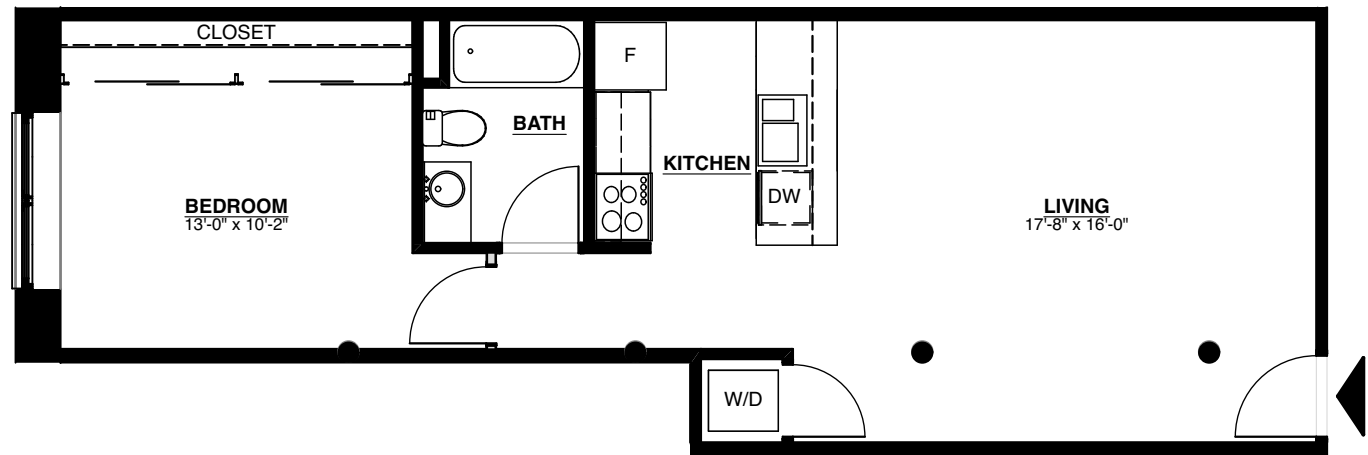

HAWTHORNE MILL

833.456.6387 [o]
www.hawthornemill.com

Square footages, where indicated on plan, are approximate. Layouts of interiors are for general reference only, and are not intended to depict precisely the actual as-built conditions. Drawings are not to scale and are subject to change.