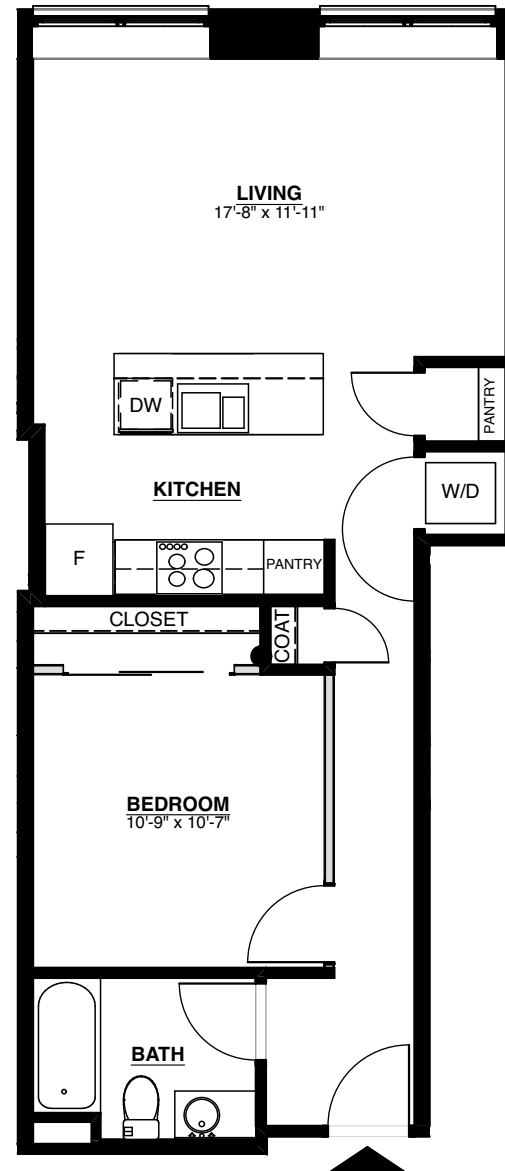

# UNIT 134

# HAWTHORNE MILL

833.456.6387 [o]  
www.hawthornemill.com

1101 Hawthorne Lane  
Charlotte, NC 28205

1 BED/ 1 BATH

651 SQ FT

14 FT CEILINGS

HISTORIC BRICK WALLS

CONCRETE FLOORS

STAINLESS STEEL APPLIANCES

GRANITE COUNTERTOPS

WASHER/ DRYER IN UNIT

Square footages, where indicated on plan, are approximate. Layouts of interiors are for general reference only, and are not intended to depict precisely the actual as-built conditions. Drawings are not to scale and are subject to change.