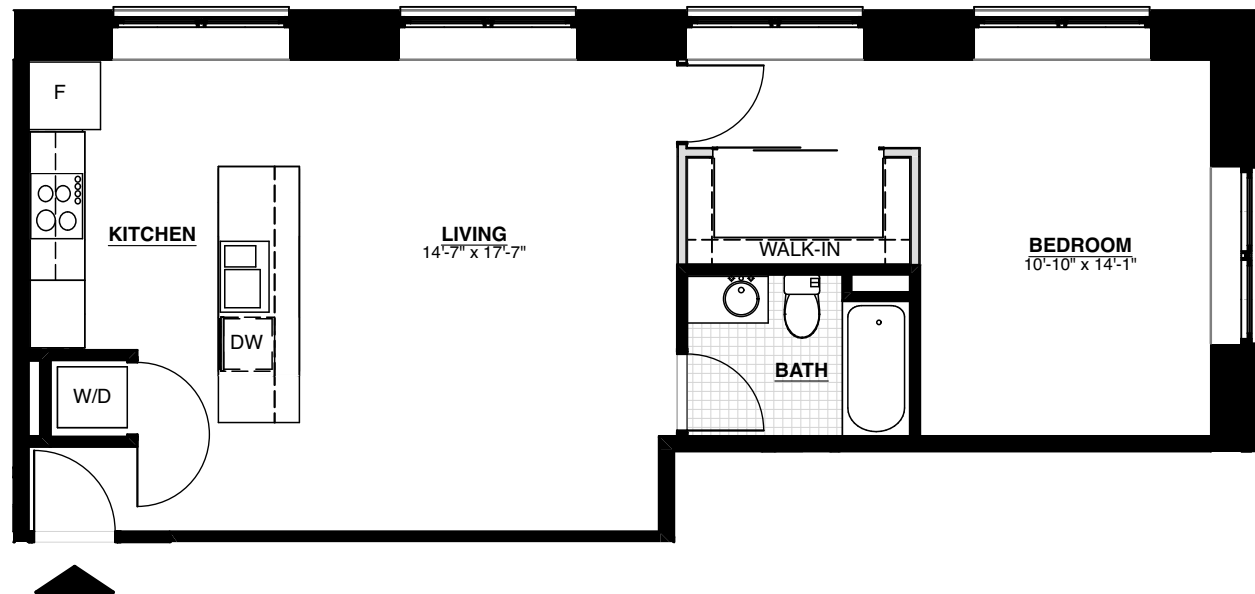

HAWTHORNE MILL

833.456.6387 [o]
www.hawthornemill.com

Square footages, where indicated on plan, are approximate. Layouts of interiors are for general reference only, and are not intended to depict precisely the actual as-built conditions. Drawings are not to scale and are subject to change.