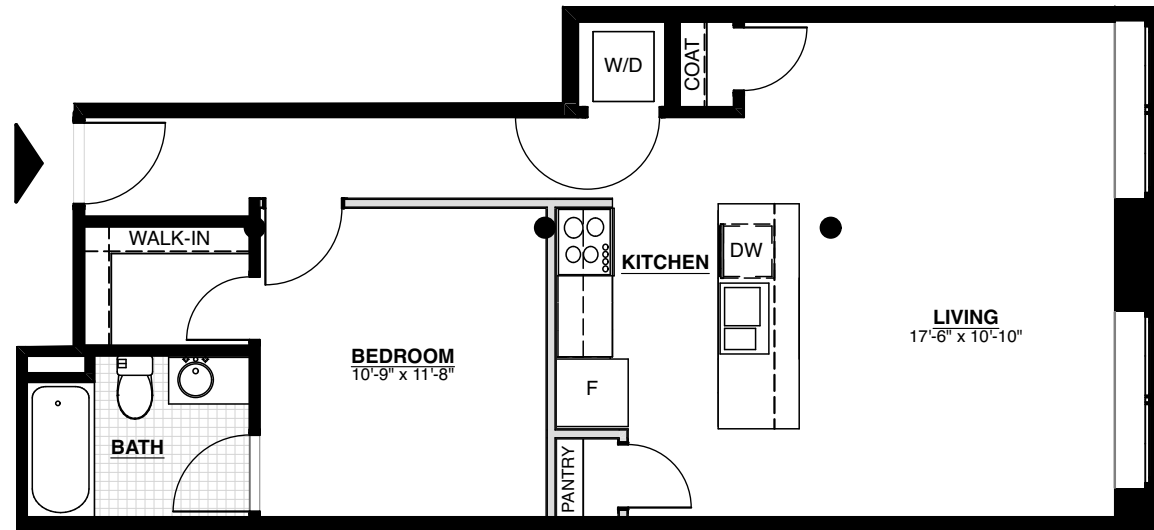

HAWTHORNE MILL

833.456.6387 [o]
www.hawthornemill.com

Square footages, where indicated on plan, are approximate. Layouts of interiors are for general reference only, and are not intended to depict precisely the actual as-built conditions. Drawings are not to scale and are subject to change.