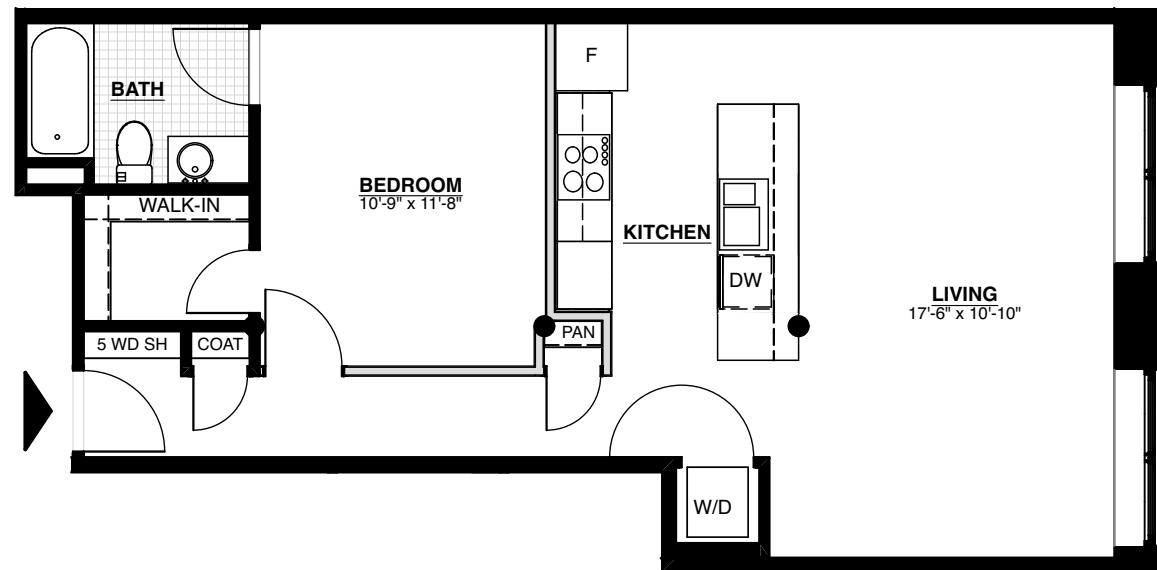

HAWTHORNE MILL

833.456.6387 [o]
www.hawthornemill.com

Square footages, where indicated on plan, are approximate. Layouts of interiors are for general reference only, and are not intended to depict precisely the actual as-built conditions. Drawings are not to scale and are subject to change.