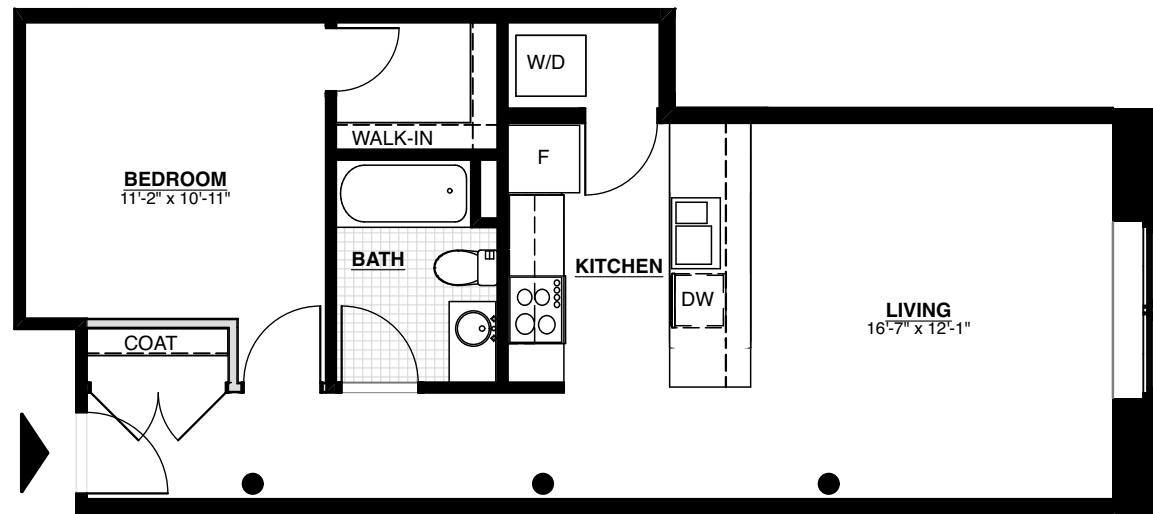

HAWTHORNE MILL

833.456.6387 [o]
www.hawthornemill.com

Square footages, where indicated on plan, are approximate. Layouts of interiors are for general reference only, and are not intended to depict precisely the actual as-built conditions. Drawings are not to scale and are subject to change.