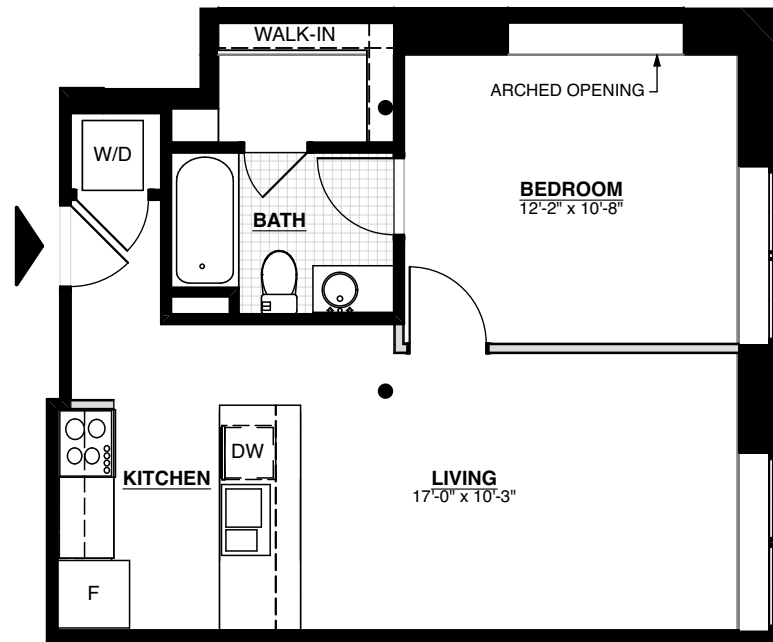

HAWTHORNE MILL

833.456.6387 [o]
www.hawthornemill.com

Square footages, where indicated on plan, are approximate. Layouts of interiors are for general reference only, and are not intended to depict precisely the actual as-built conditions. Drawings are not to scale and are subject to change.