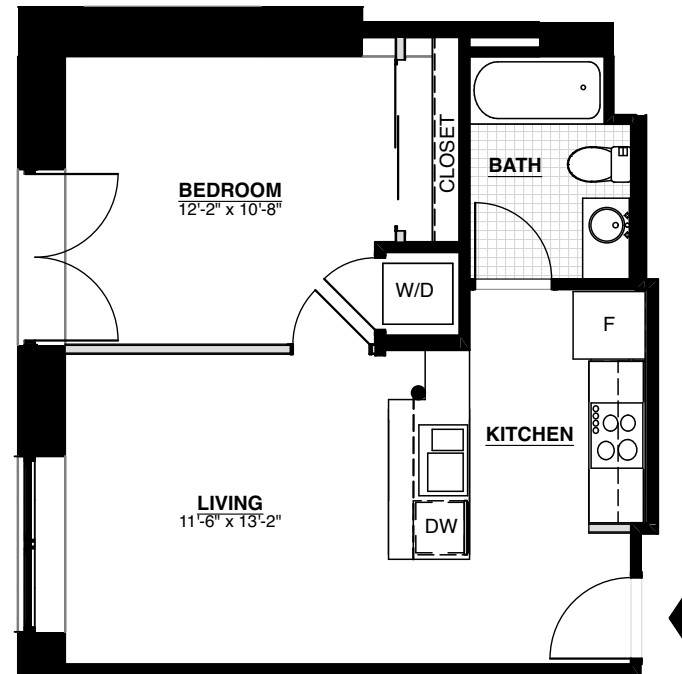

HAWTHORNE MILL

833.456.6387 [o]
www.hawthornemill.com

Square footages, where indicated on plan, are approximate. Layouts of interiors are for general reference only, and are not intended to depict precisely the actual as-built conditions. Drawings are not to scale and are subject to change.