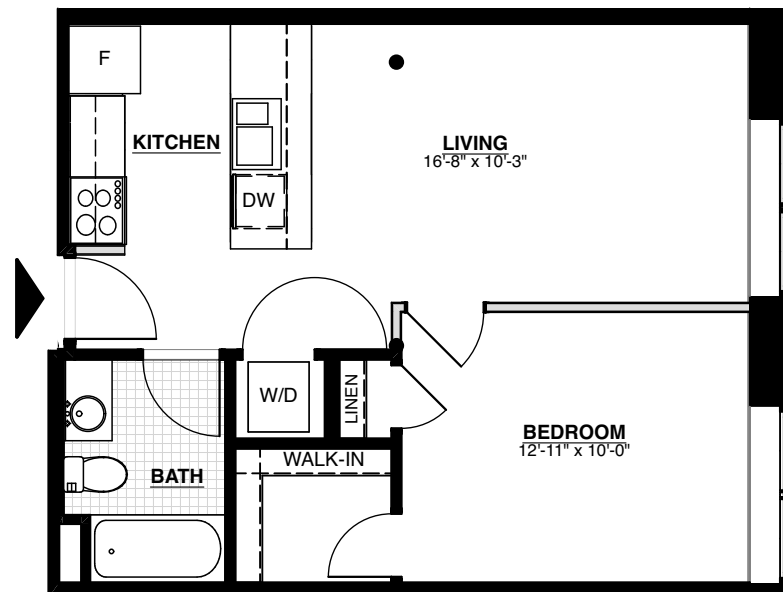

HAWTHORNE MILL

833.456.6387 [o]
www.hawthornemill.com

Square footages, where indicated on plan, are approximate. Layouts of interiors are for general reference only, and are not intended to depict precisely the actual as-built conditions. Drawings are not to scale and are subject to change.