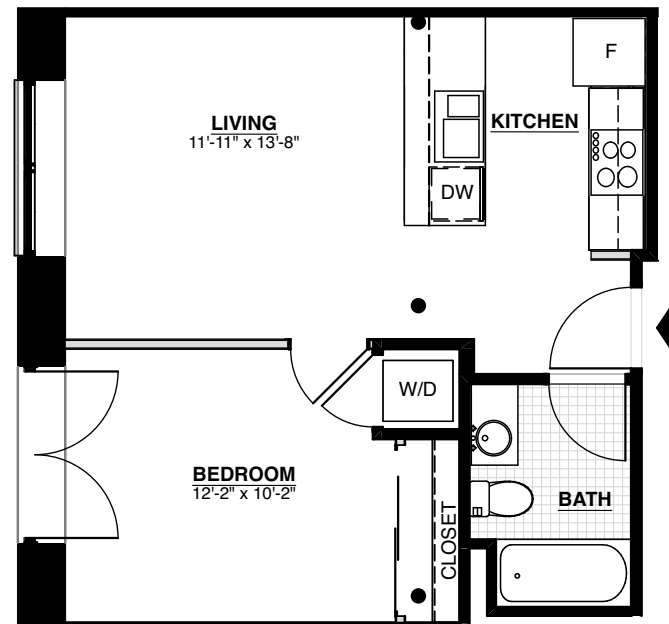

HAWTHORNE MILL

833.456.6387 [o]
www.hawthornemill.com

Square footages, where indicated on plan, are approximate. Layouts of interiors are for general reference only, and are not intended to depict precisely the actual as-built conditions. Drawings are not to scale and are subject to change.