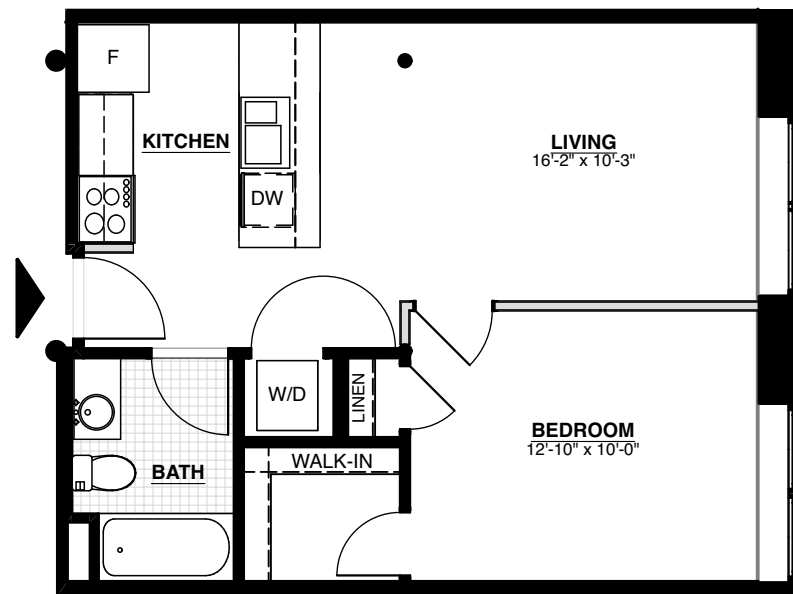

HAWTHORNE MILL

833.456.6387 [o]
www.hawthornemill.com

Square footages, where indicated on plan, are approximate. Layouts of interiors are for general reference only, and are not intended to depict precisely the actual as-built conditions. Drawings are not to scale and are subject to change.