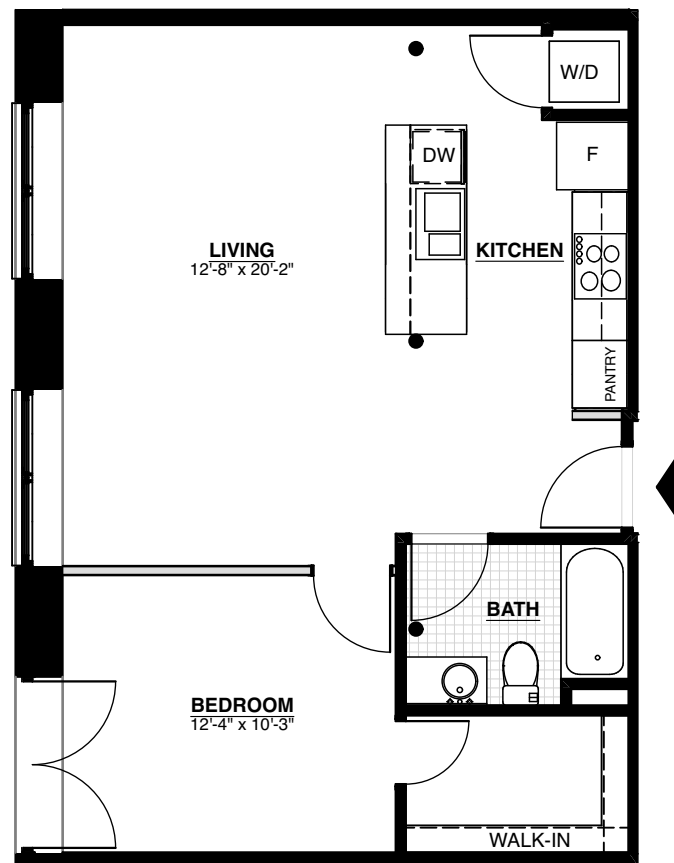

HAWTHORNE MILL

833.456.6387 [o]
www.hawthornemill.com

Square footages, where indicated on plan, are approximate. Layouts of interiors are for general reference only, and are not intended to depict precisely the actual as-built conditions. Drawings are not to scale and are subject to change.