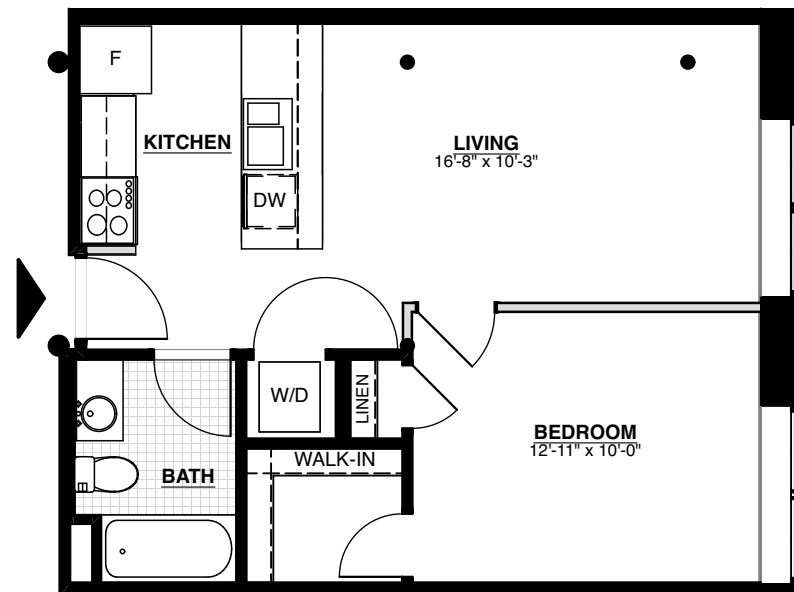

HAWTHORNE MILL

833.456.6387 [o]
www.hawthornemill.com

Square footages, where indicated on plan, are approximate. Layouts of interiors are for general reference only, and are not intended to depict precisely the actual as-built conditions. Drawings are not to scale and are subject to change.