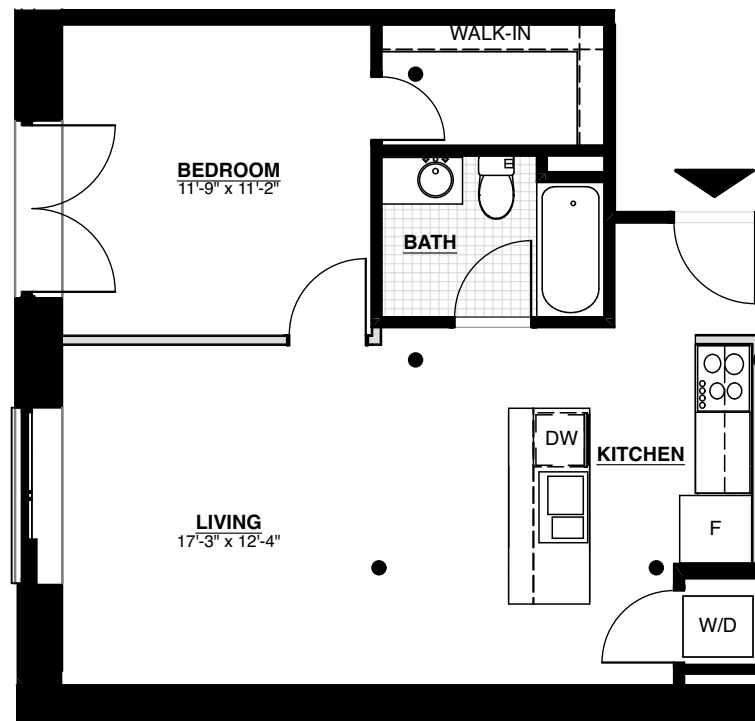

HAWTHORNE MILL

833.456.6387 [o]
www.hawthornemill.com

Square footages, where indicated on plan, are approximate. Layouts of interiors are for general reference only, and are not intended to depict precisely the actual as-built conditions. Drawings are not to scale and are subject to change.