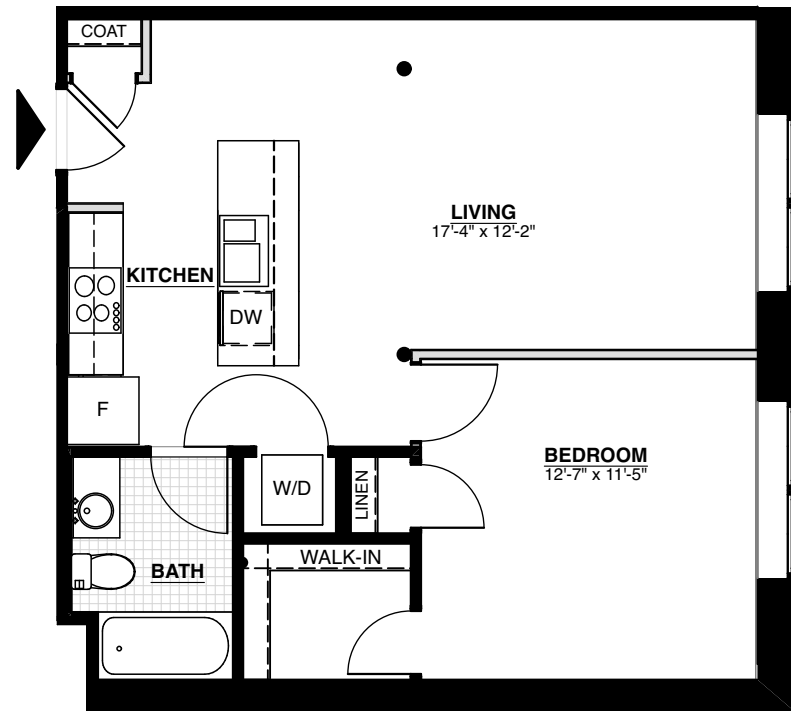

HAWTHORNE MILL

833.456.6387 [o]
www.hawthornemill.com

Square footages, where indicated on plan, are approximate. Layouts of interiors are for general reference only, and are not intended to depict precisely the actual as-built conditions. Drawings are not to scale and are subject to change.