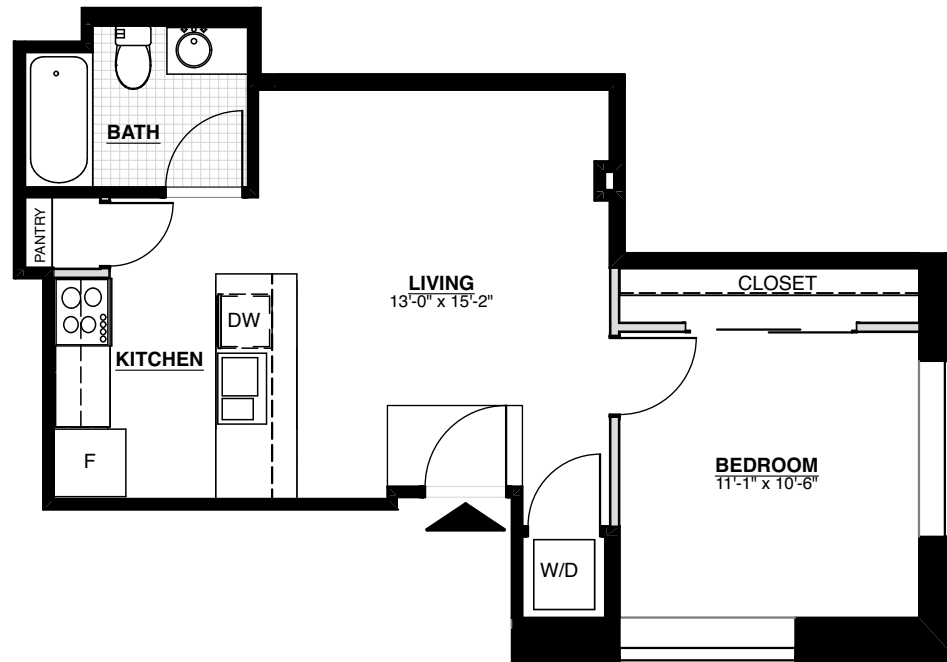

HAWTHORNE MILL

833.465.6387 [o]
www.hawthornemill.com

Square footages, where indicated on plan, are approximate. Layouts of interiors are for general reference only, and are not intended to depict precisely the actual as-built conditions. Drawings are not to scale and are subject to change.