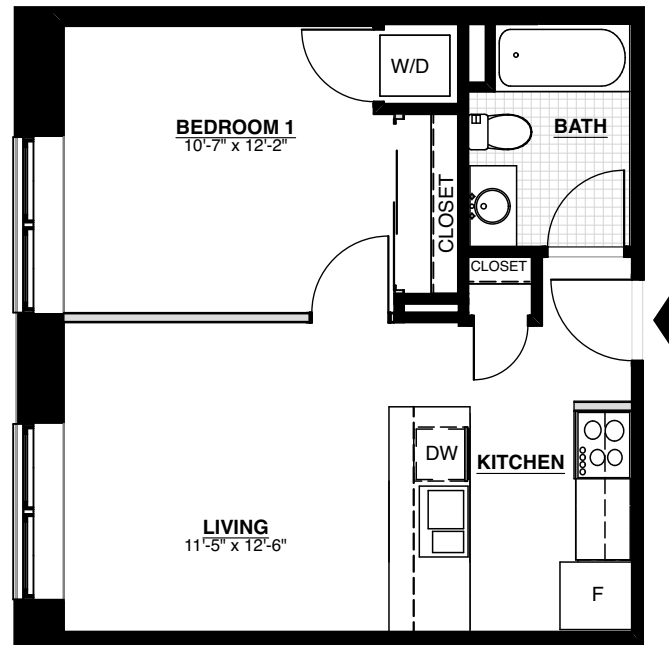

HAWTHORNE MILL

833.465.6387 [o]
www.hawthornemill.com

Square footages, where indicated on plan, are approximate. Layouts of interiors are for general reference only, and are not intended to depict precisely the actual as-built conditions. Drawings are not to scale and are subject to change.