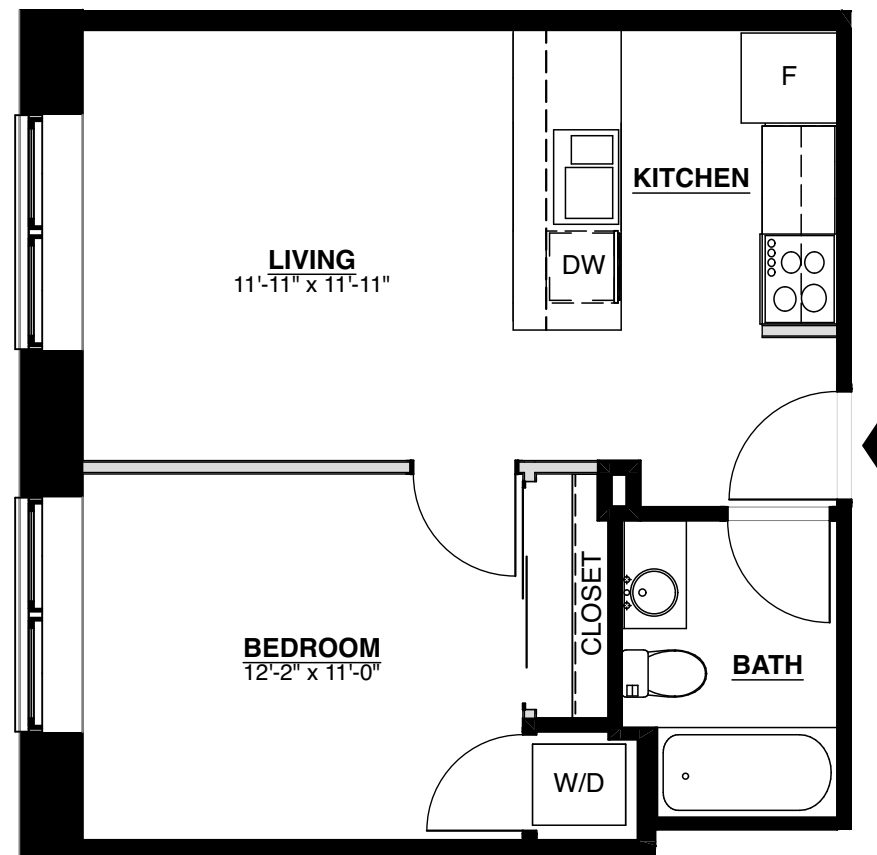

HAWTHORNE MILL

833.465.6387 [o]
www.hawthornemill.com

Square footages, where indicated on plan, are approximate. Layouts of interiors are for general reference only, and are not intended to depict precisely the actual as-built conditions. Drawings are not to scale and are subject to change.