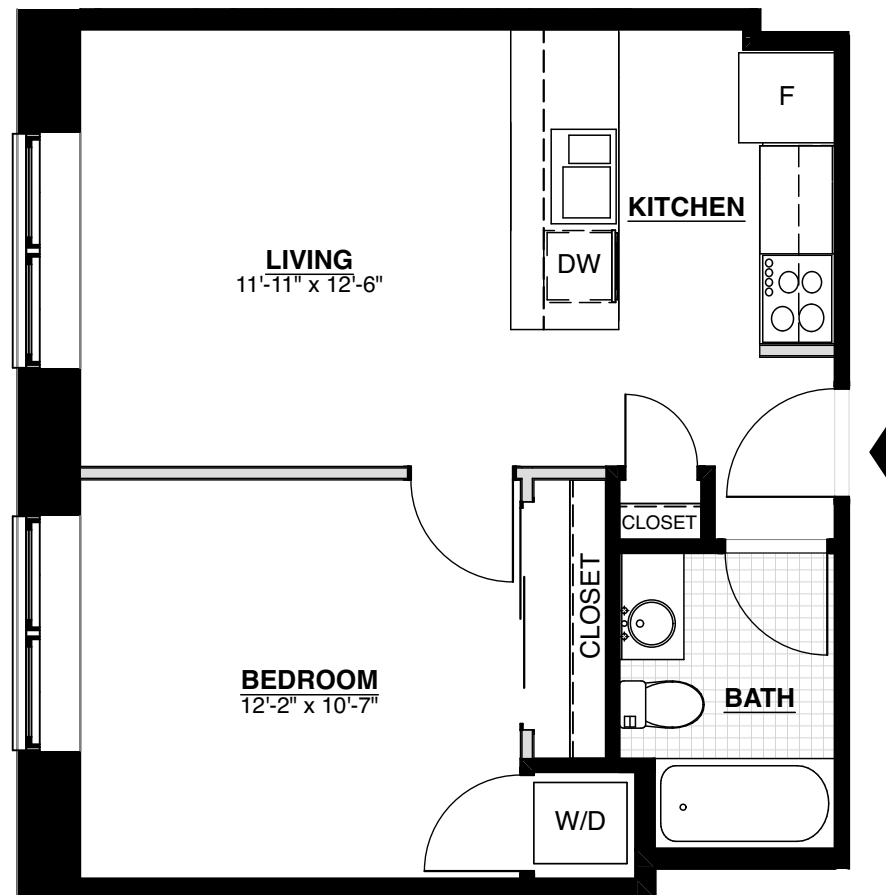

HAWTHORNE MILL

833.465.6387 [o]
www.hawthornemill.com

Square footages, where indicated on plan, are approximate. Layouts of interiors are for general reference only, and are not intended to depict precisely the actual as-built conditions. Drawings are not to scale and are subject to change.